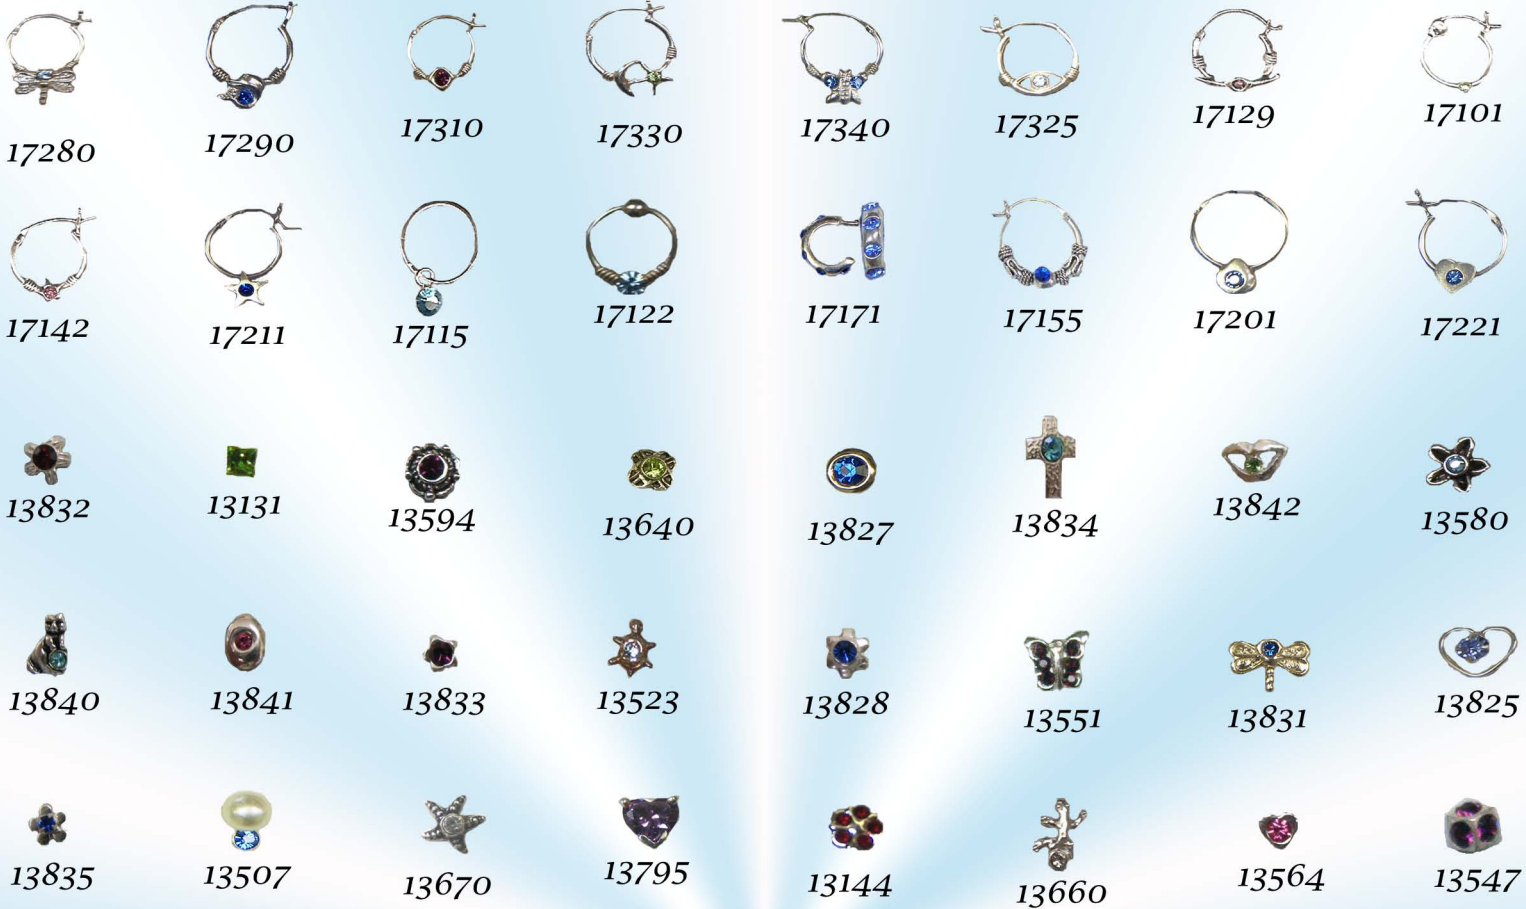

Sterling Silver Crystals

Gregorian Inc.
Order Desk: 800-658-5534 Fax:605-374-3194
sales@gregorianinc.com www.gregorianinc.com

Anti-Tarnish Finish